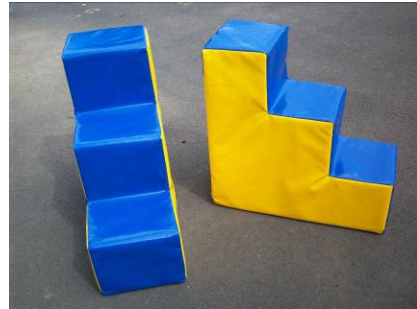

Soft Play

Blue and Yellow Steps

OT66/1

Age: 2 years+
Cost for Hire: 50p