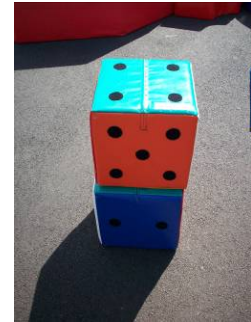

### Red and Yellow Triangles

OT69/1

Age: 2 years +  
Cost for Hire: 50p

**Dice**  
OT70/1

Age: 2 years+  
Cost for Hire: 50p

**Cubes**  
OT71/1

Age: 2 years +  
Cost for Hire: 50p

**Red Block**  
OT72/1