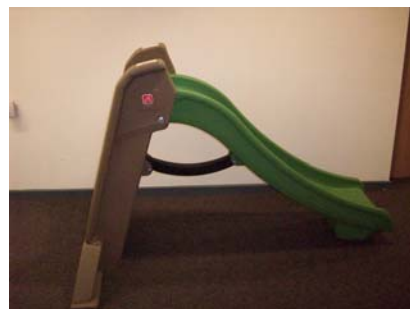

### Giant Ludo GAM41/1

Age: 3 years +  
Cost for Hire: £1

### Giant Hopscotch OT9/1

Age: 3 years +  
Cost for Hire: 50p

**Giant Caterpillar**  
OT63/1

Age: 3 years +  
Cost for Hire: £5

**Giant Jenga**  
OT103/1

Age: 6 years +  
Cost for Hire: £1

**Aztec Slide**  
OT122/1

Age: 1 year +  
Cost for Hire: £2

**Three Seater Rocker**  
OT123/1

Age: 18 months +  
Cost for Hire: £1

**Trampoline**  
OT118/1

Age: 3 years +  
Cost for Hire: £1

**Little Tikes Basketball Set**  
OT27/1