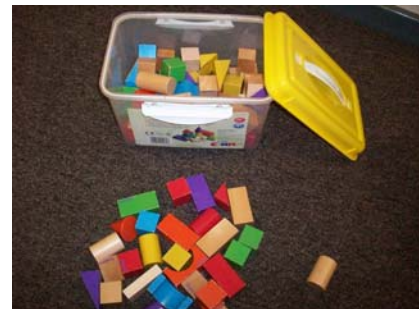

**100 Wooden
Coloured Blocks**
CON59/1

Age: 2 years
Cost for Hire: 50p