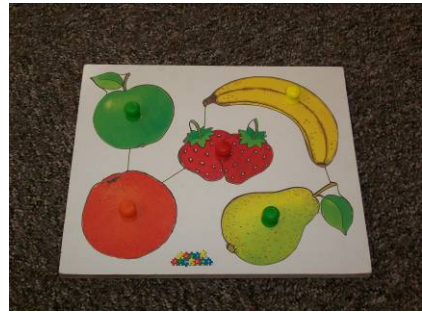

**Different Sizes Banana
Puzzle**
JIG55/1

Age: 2 years
Cost for Hire: 25p

Fruit Puzzle

JIG53/1

Age: 2 years +
Cost for Hire: 25p

Vegetable Puzzle

JIG54/1

Age: 4 years +
Cost for Hire: 50p