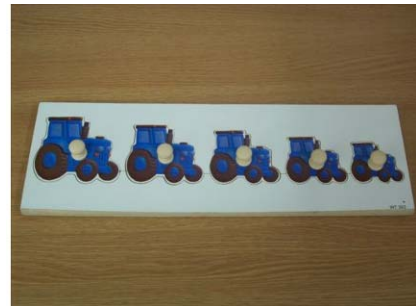

**Different Sizes Tractor
Puzzle**
JIG9/1

Age: 2 years
Cost for Hire: 25p