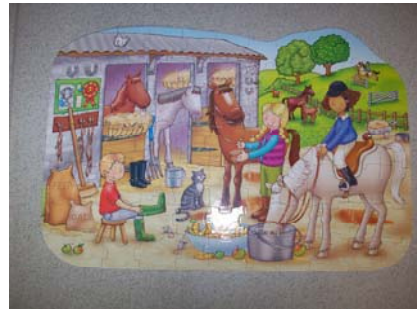

JIG65/1

Age: 3 years +
Cost for Hire: 50p

At the Stables

JIG66/1

Age: 3 years +
Cost for Hire: 50p

Magical Castle

JIG67/1

Age: 3 years +
Cost for Hire: 50p

Gingerbread House

JIG68/1

Age: 3 years +
Cost for Hire: 50p

Big Racing Car

JIG75/1

Age: 3 years +
Cost for Hire: 50p

Rainbow Fish Puzzle

JIG51/1