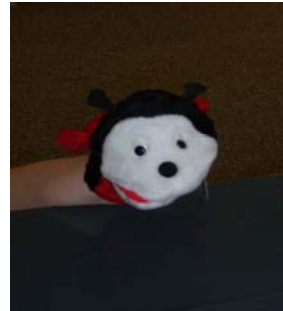

### **Fox Glove Puppet** LRP74/1

Age: 2 years +  
Cost for Hire: 25p  
(or 3 for 50p)

## **Ladybird Glove Puppet**

LRP76/1

Age: 2 years +  
Cost for Hire: 25p  
(or 3 for 50p)