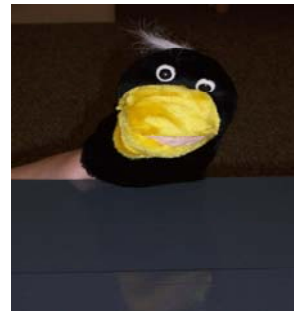

Crow Glove Puppet LRP72/1

Age: 2 years +
Cost for Hire: 25p
(or 3 for 50p)