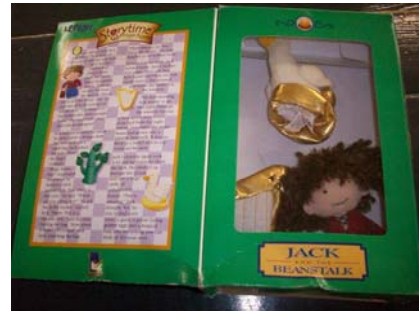

Finger Puppets

Story time: Jack and the Beanstalk LRP63/1

Age: 2 years +
Cost for Hire: 50p